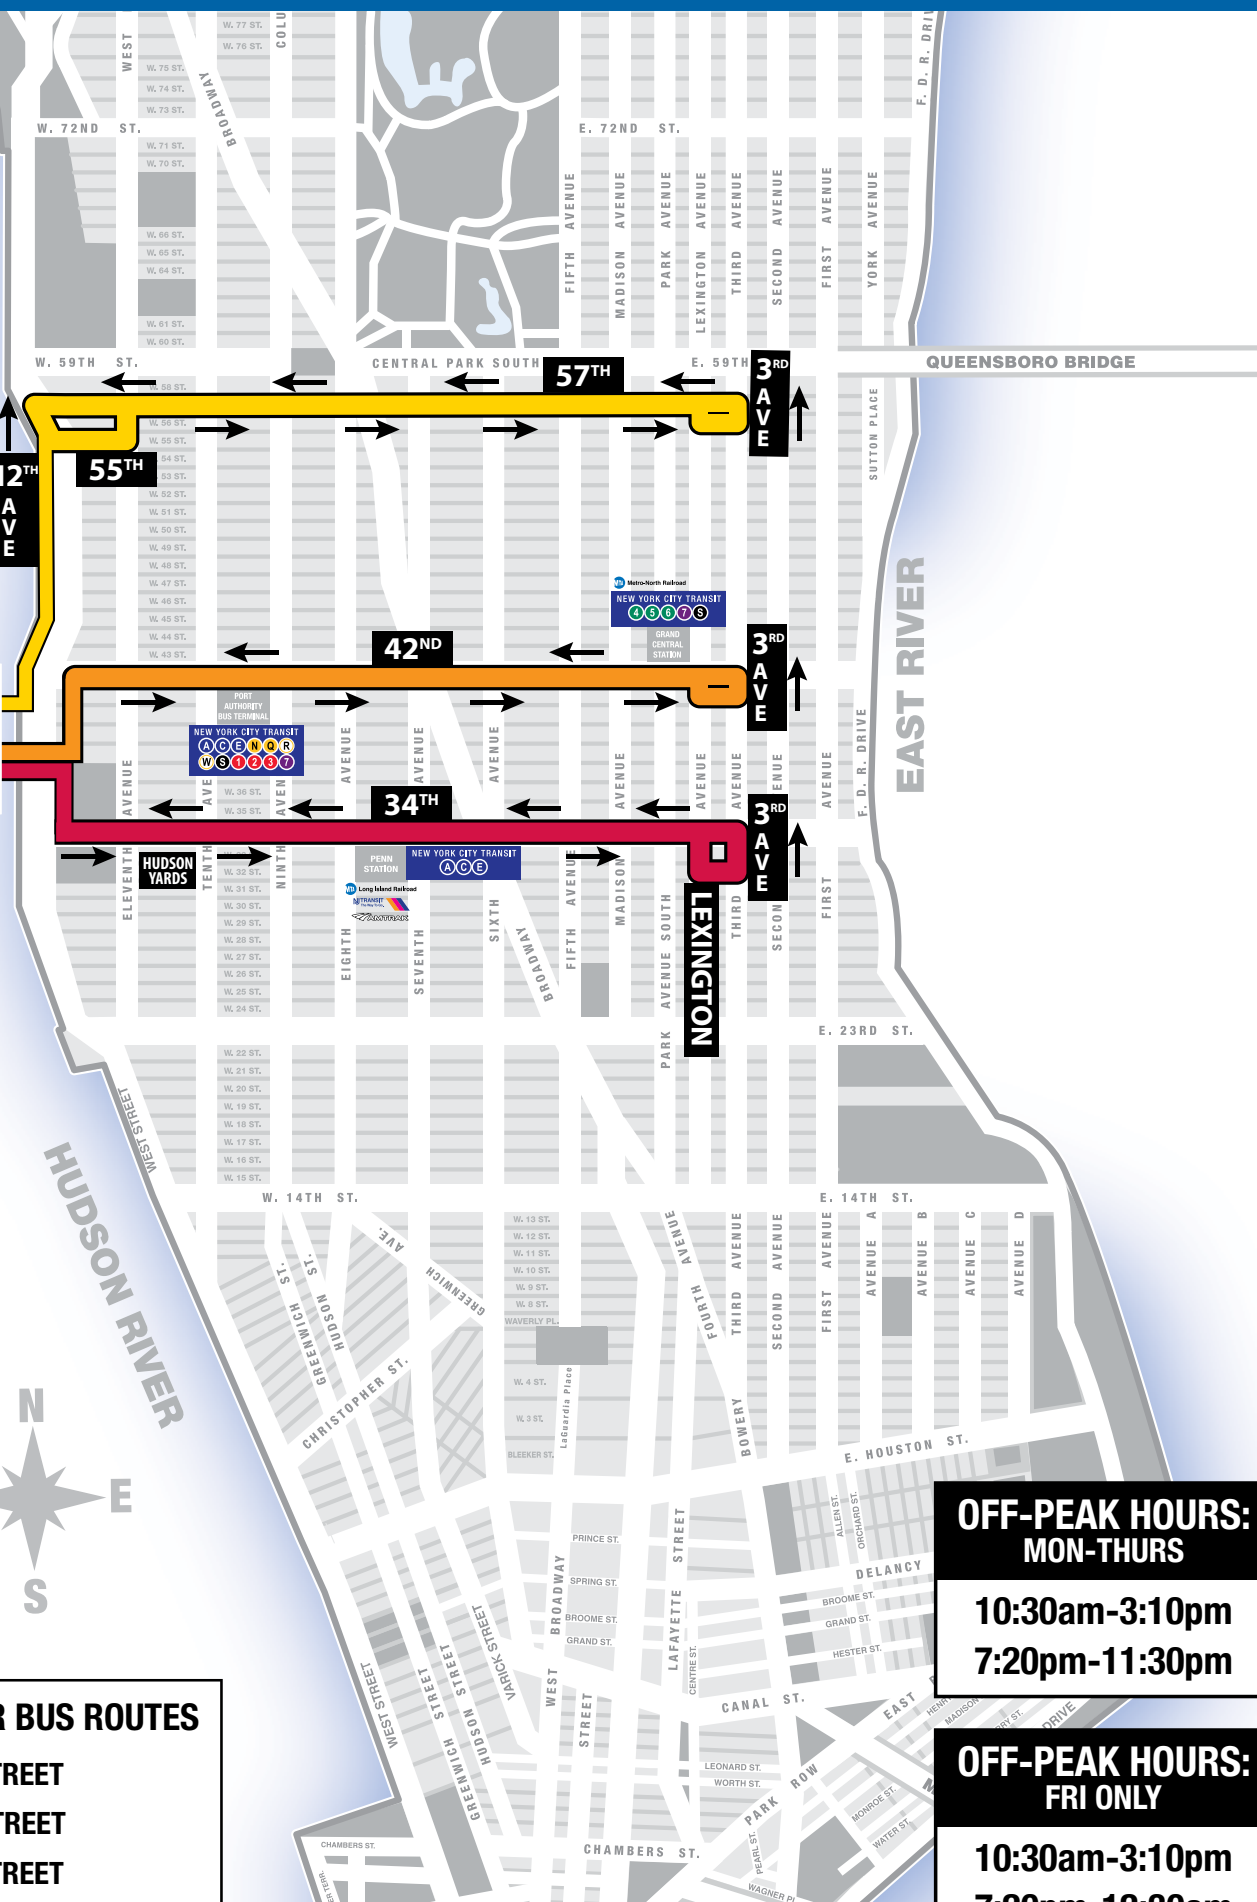

# Weekday Off-Peak from Theater District Bus Map

**PEAK HOUR BUS ROUTES**

- 57<sup>TH</sup> STREET
- 42<sup>ND</sup> STREET
- 34<sup>TH</sup> STREET

**OFF-PEAK HOURS:  
MON-THURS**

10:30am-3:10pm  
7:20pm-11:30pm

**OFF-PEAK HOURS:  
FRI ONLY**

10:30am-3:10pm  
7:20pm-12:30am