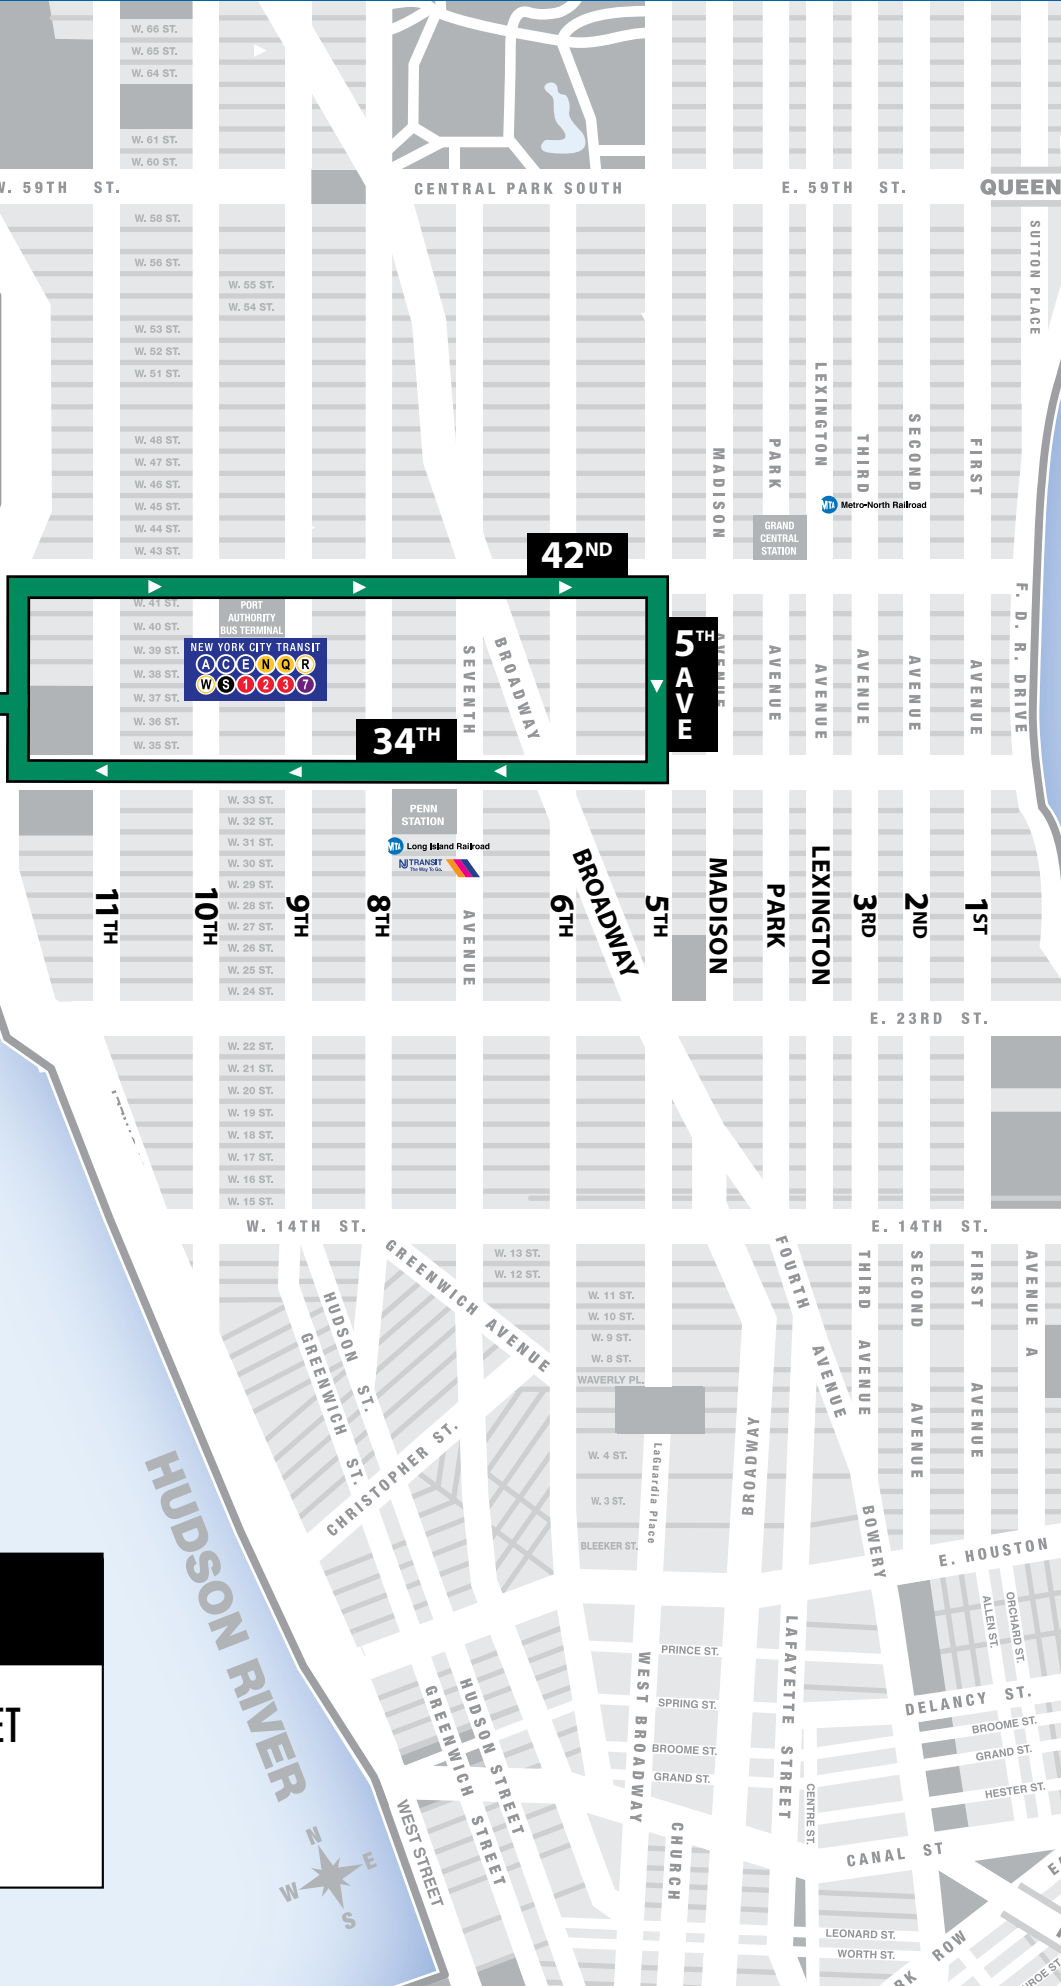

Weekend W. 34th/42nd St. Bus Map

**MIDTOWN/
W. 39TH ST.**

Sat & Sun

W. 34TH/42ND STREET
 Sat 8:10am-12:30am
 Sun 8:10am-11:30pm