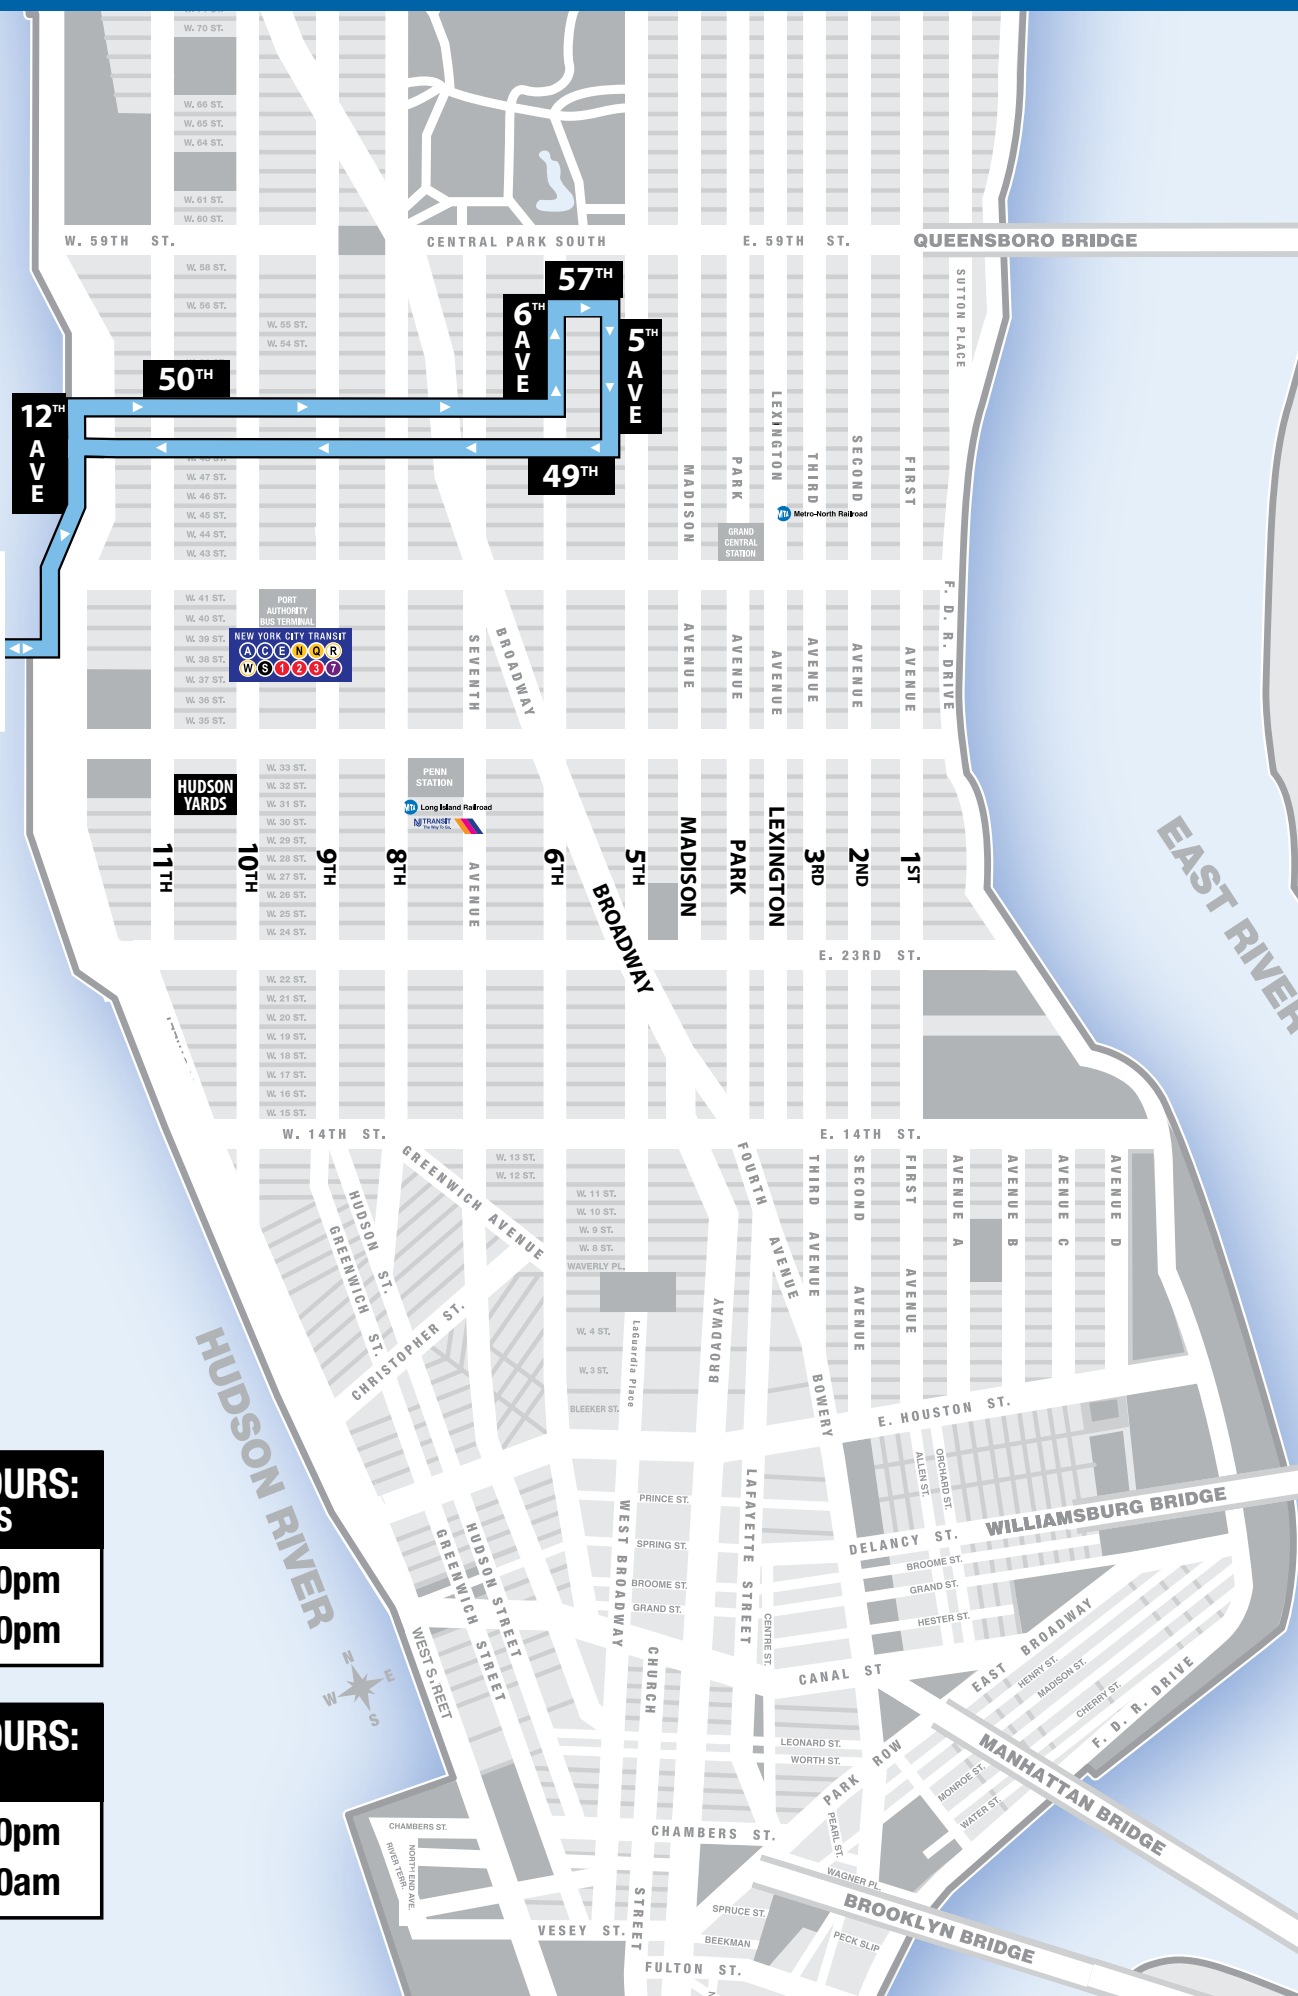

Weekday Off-Peak 50th St./57th St. Bus Map

**OFF-PEAK HOURS:
MON-THURS**

10:30am-3:10pm
7:20pm-11:30pm

**OFF-PEAK HOURS:
FRI ONLY**

10:30am-3:10pm
7:20pm-12:30am