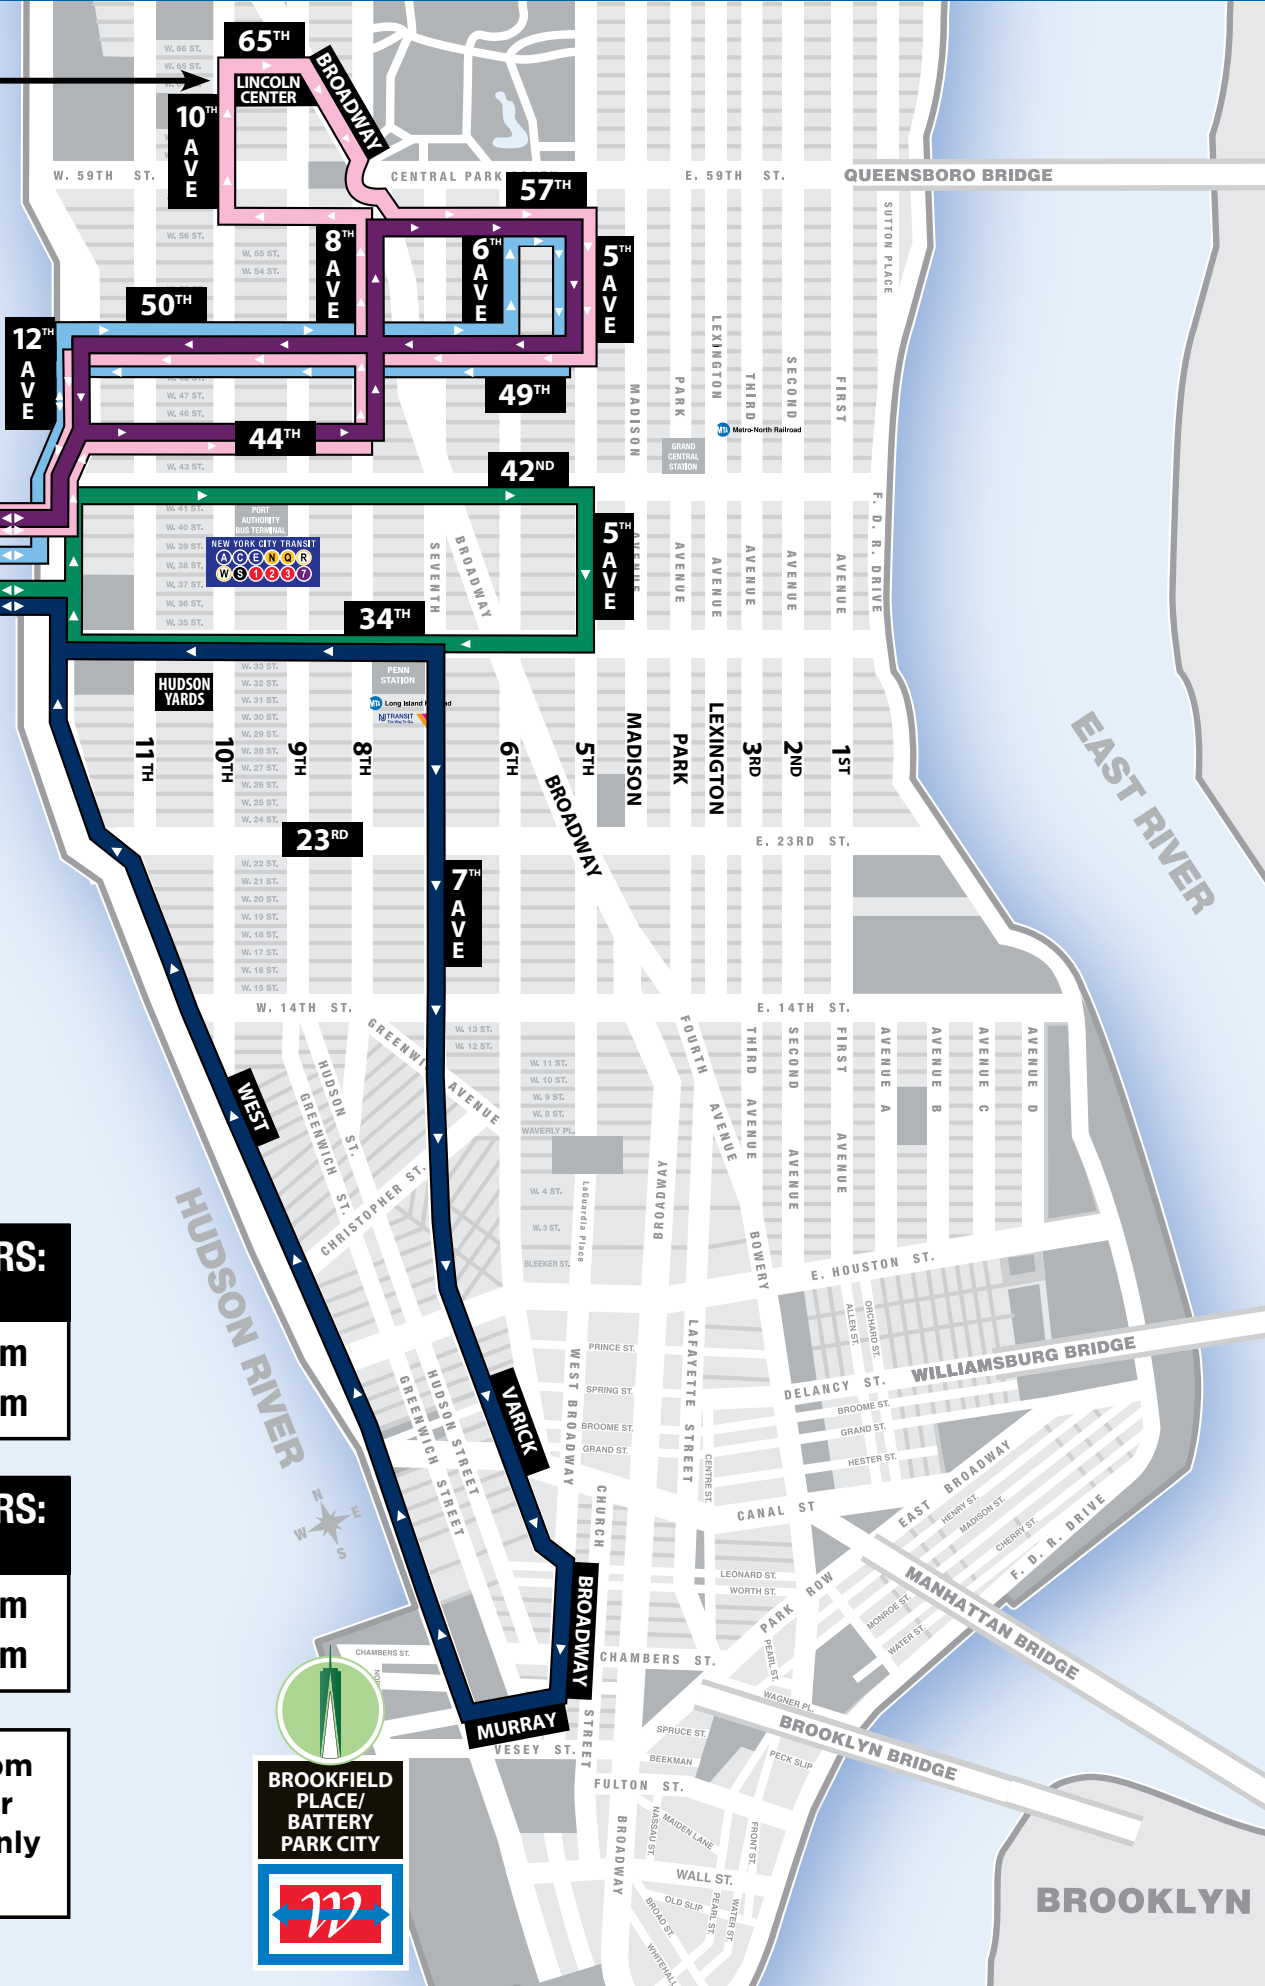

Weekday Off-Peak Bus Map

Lincoln Center upon request only

**OFF-PEAK HOURS:
MON-THURS**

10:30am-3:10pm
7:20pm-11:30pm

**OFF-PEAK HOURS:
FRI ONLY**

10:30am-3:10pm
7:20pm-12:30am

7:30pm-10:30pm
Lincoln Center
upon request only
(Pink route)

BROOKLYN