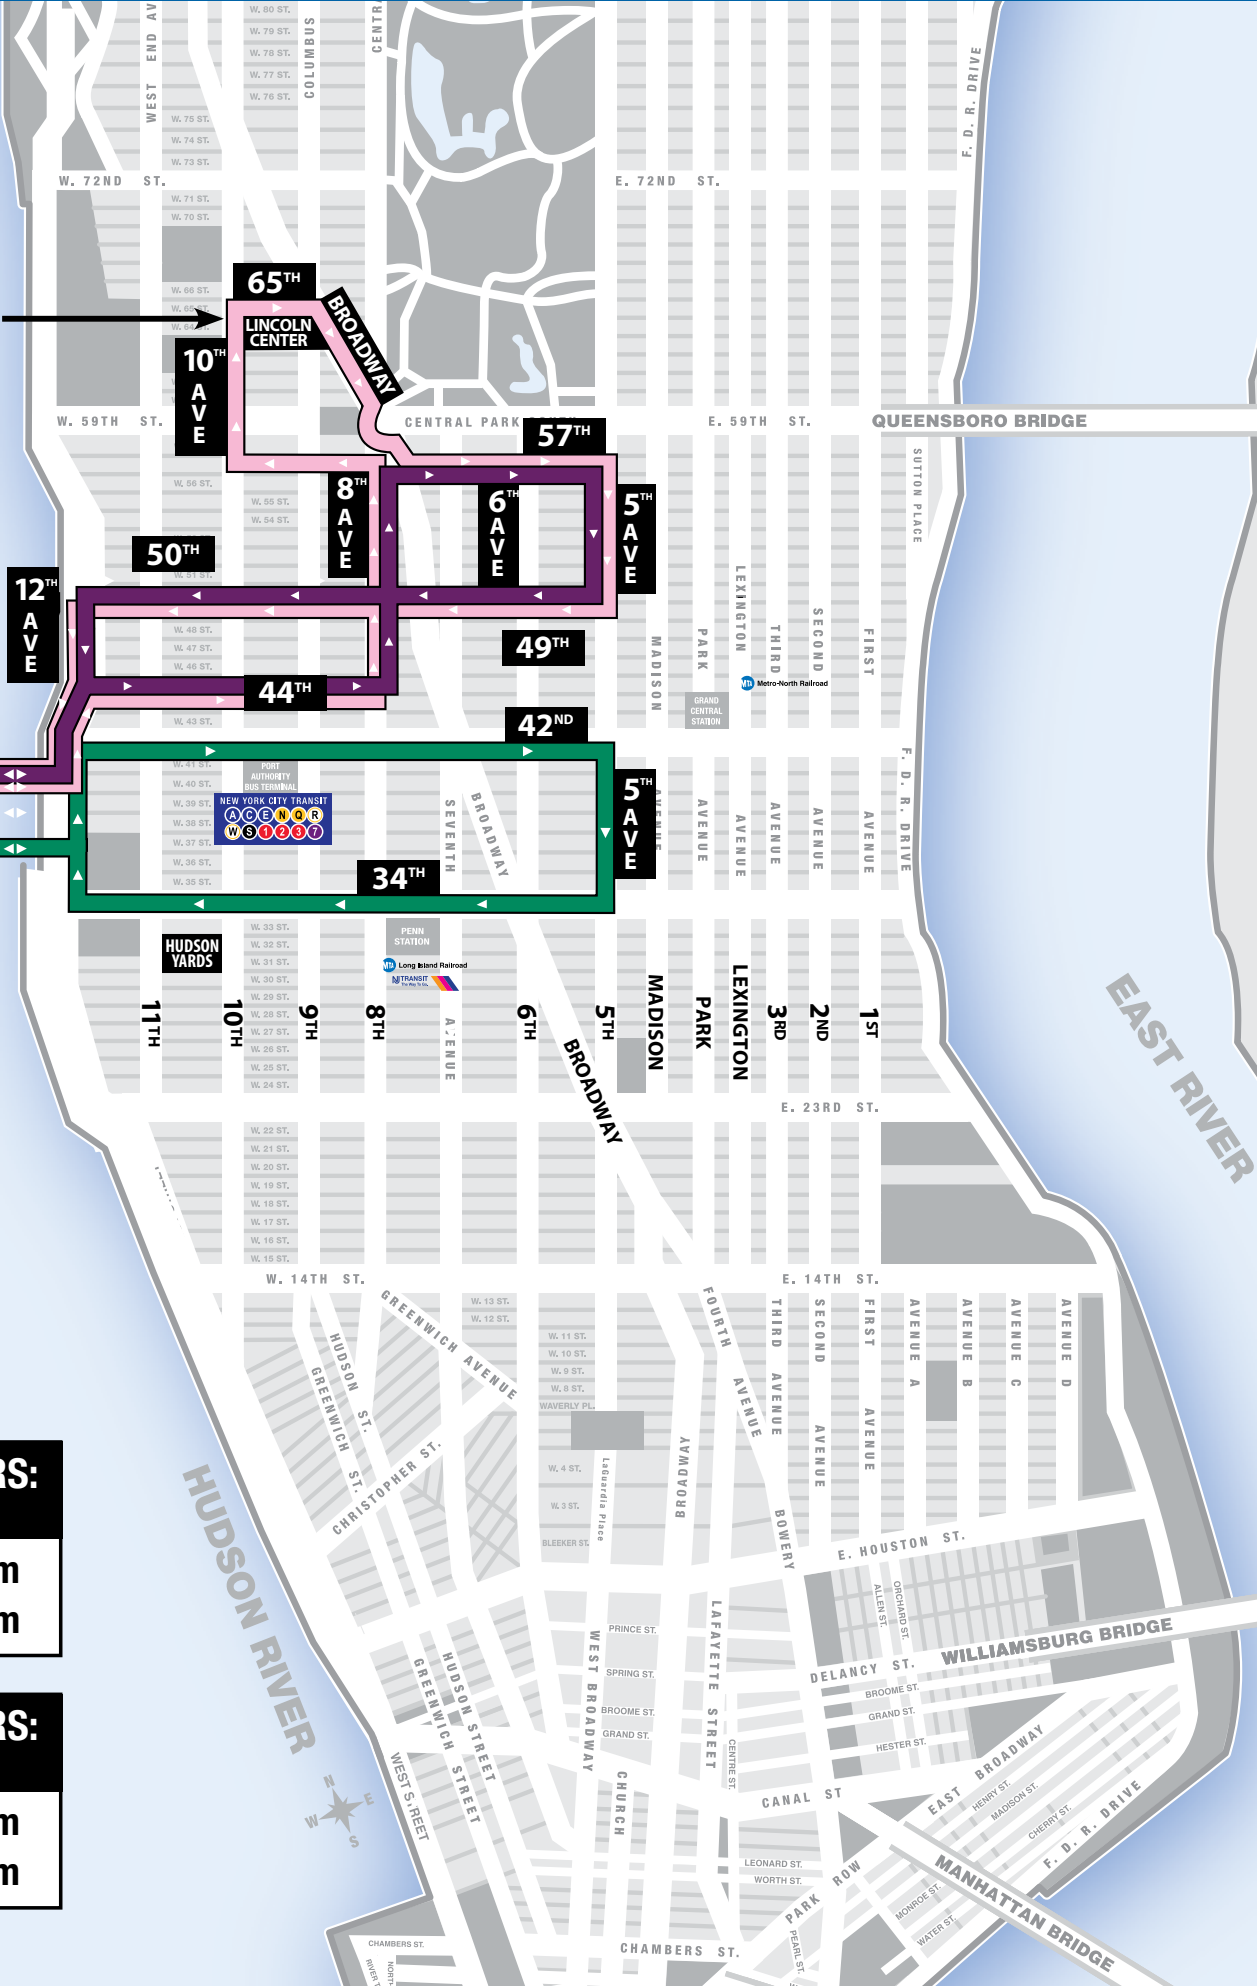

# Weekday Off-Peak Madison Square Garden Bus Map

Lincoln Center upon request only

**OFF-PEAK HOURS:  
MON-THURS**  
10:30am-3:10pm  
7:20pm-11:30pm

**OFF-PEAK HOURS:  
FRI ONLY**  
10:30am-3:10pm  
7:20pm-12:30am