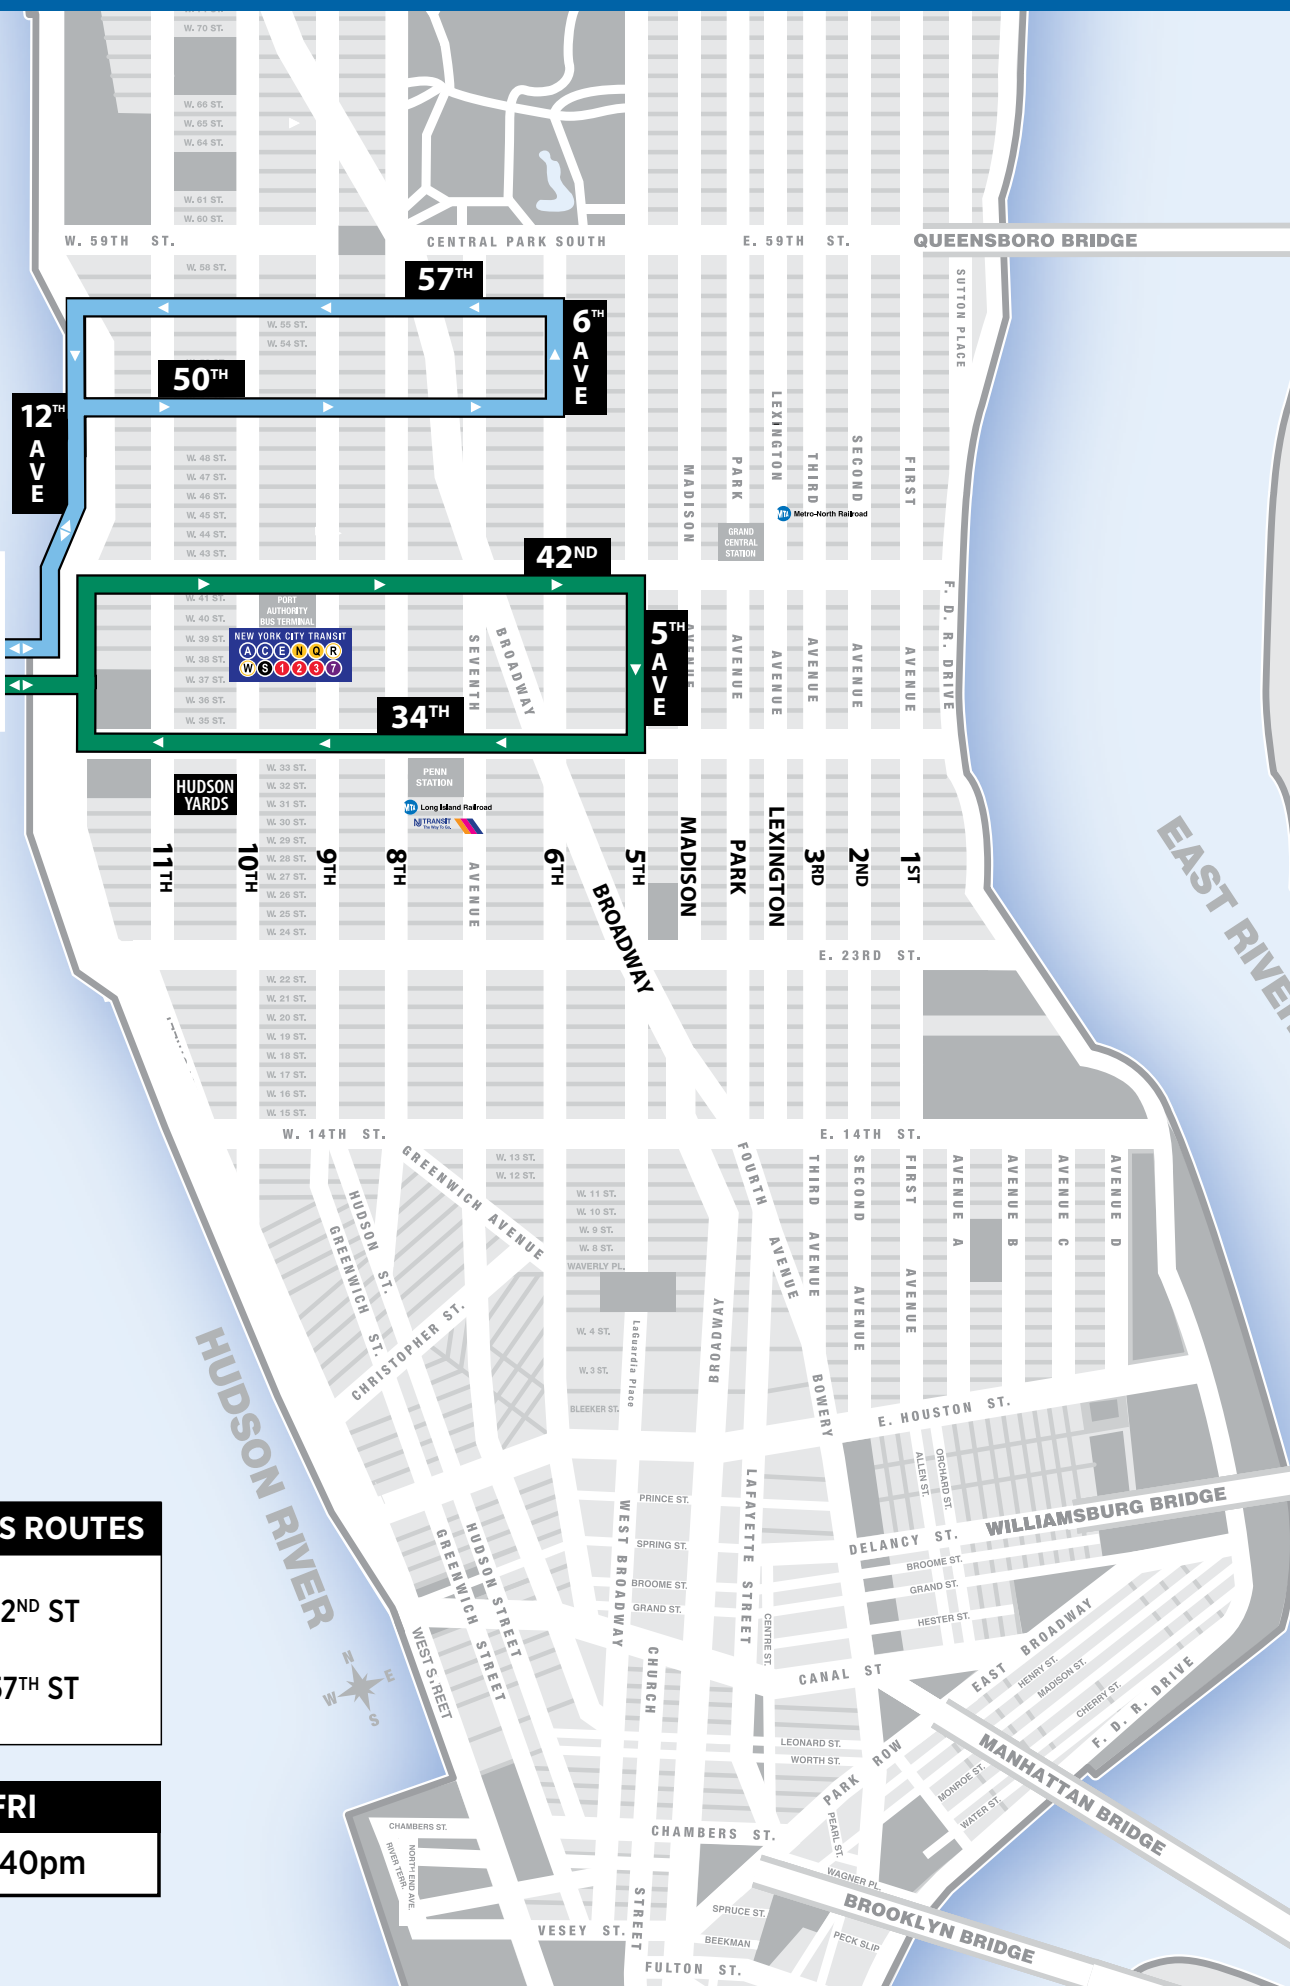

Weekday 34th/42nd & 50th/57th St. Bus Map

MIDTOWN/
W. 39TH ST.

WEEKDAY BUS ROUTES

-  W34TH/42ND ST
-  W50TH/57TH ST

MON-FRI
6:10am-7:40pm