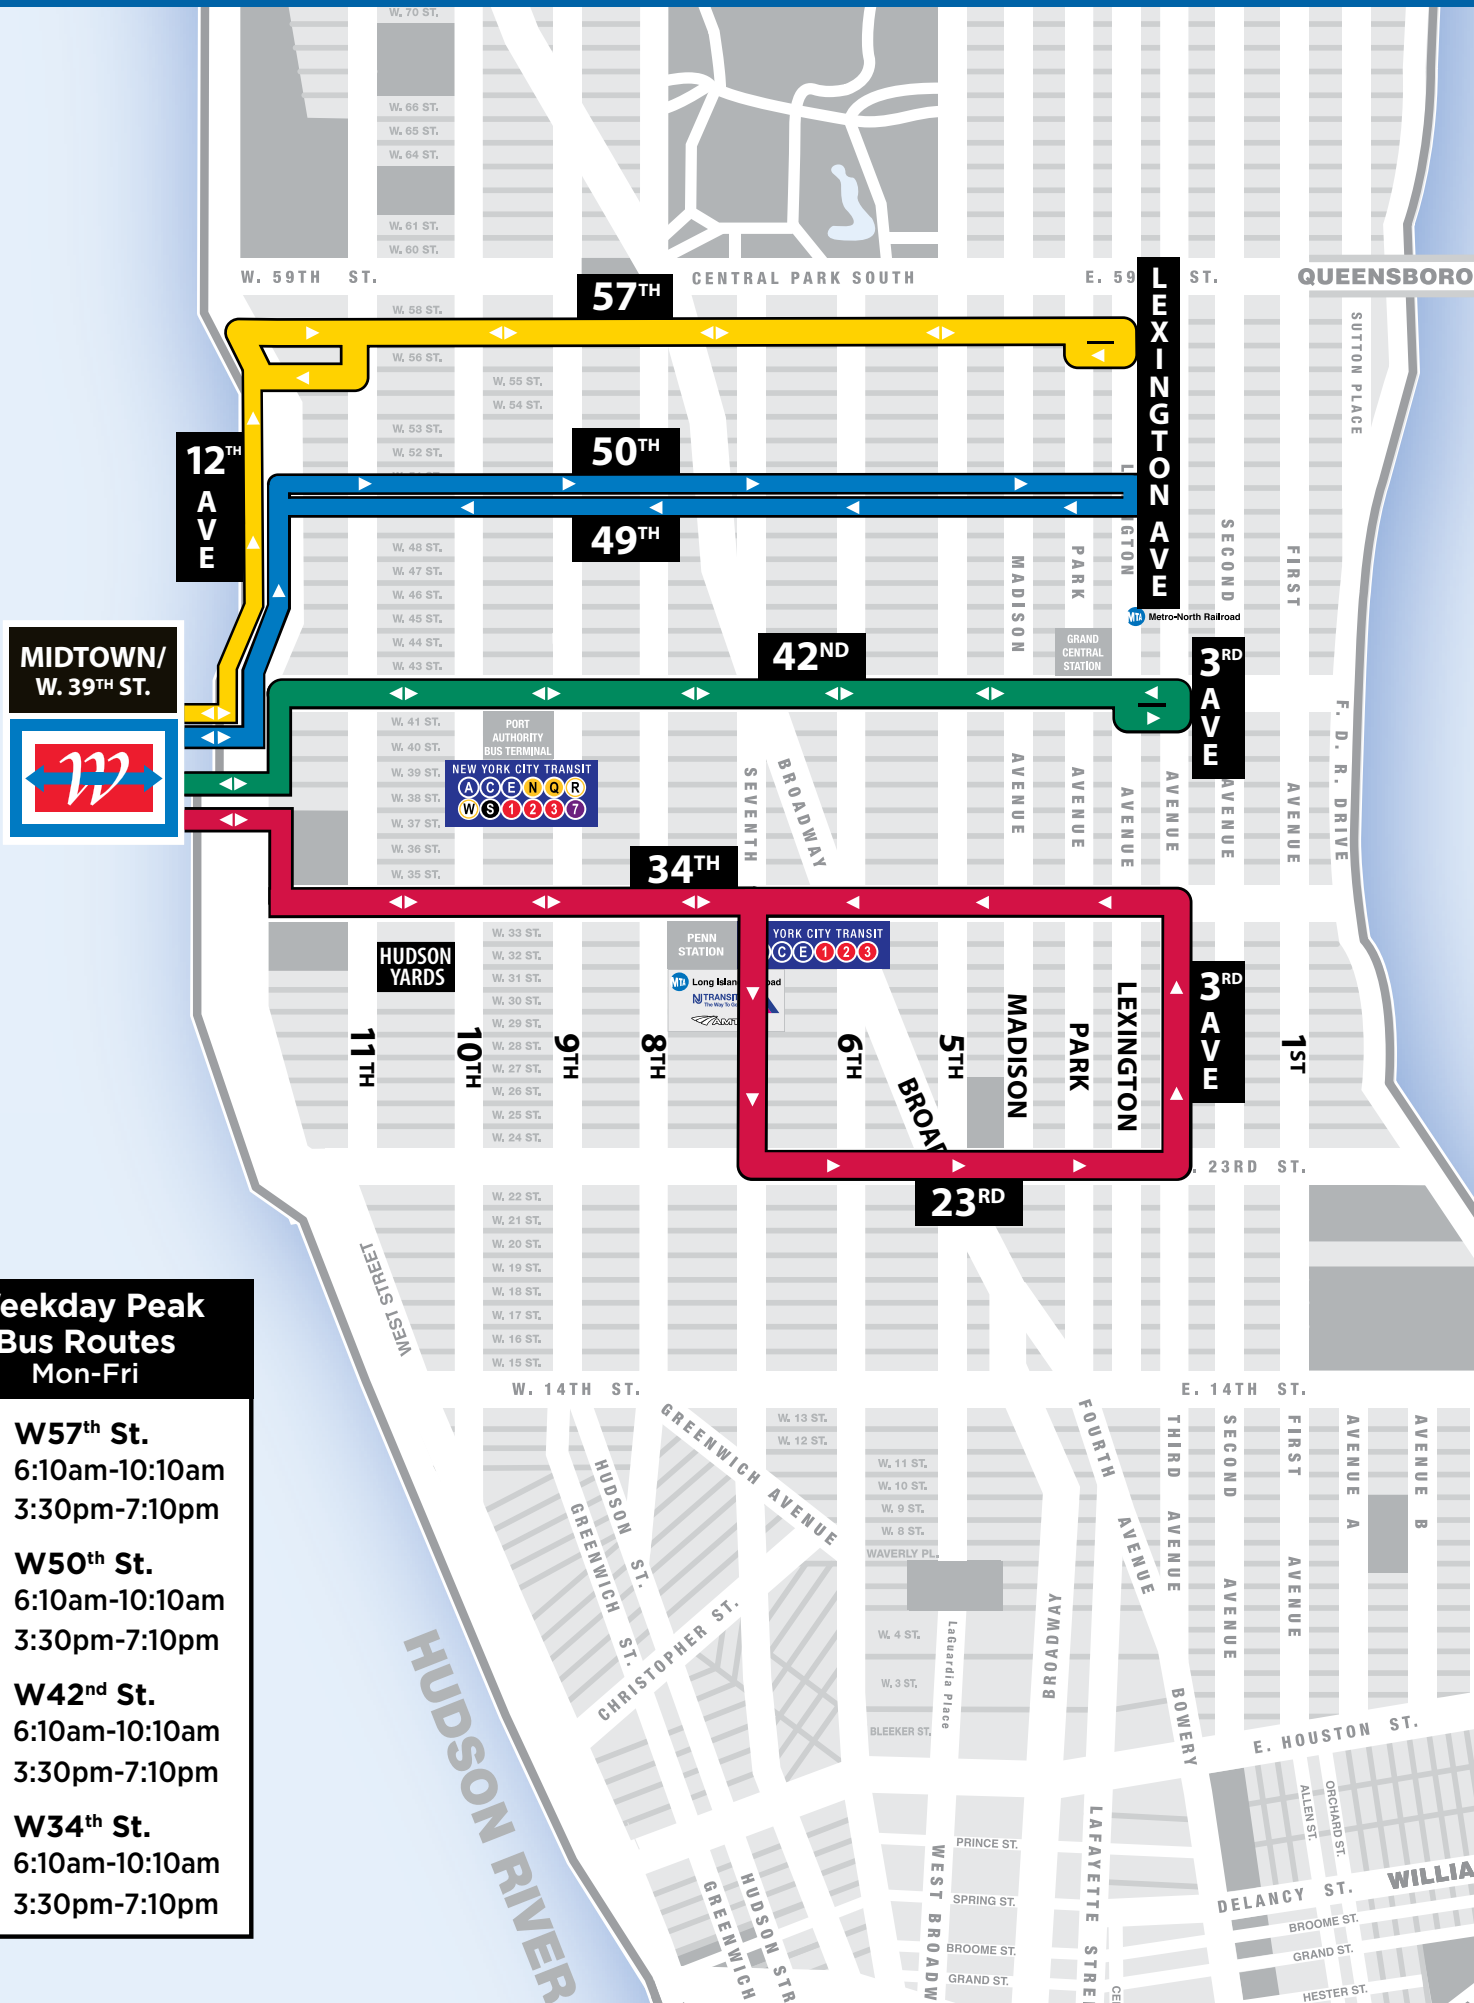

Weekday Peak Bus Routes

Weekday Peak Bus Routes
Mon-Fri

- W57th St.**
6:10am-10:10am
3:30pm-7:10pm
- W50th St.**
6:10am-10:10am
3:30pm-7:10pm
- W42nd St.**
6:10am-10:10am
3:30pm-7:10pm
- W34th St.**
6:10am-10:10am
3:30pm-7:10pm