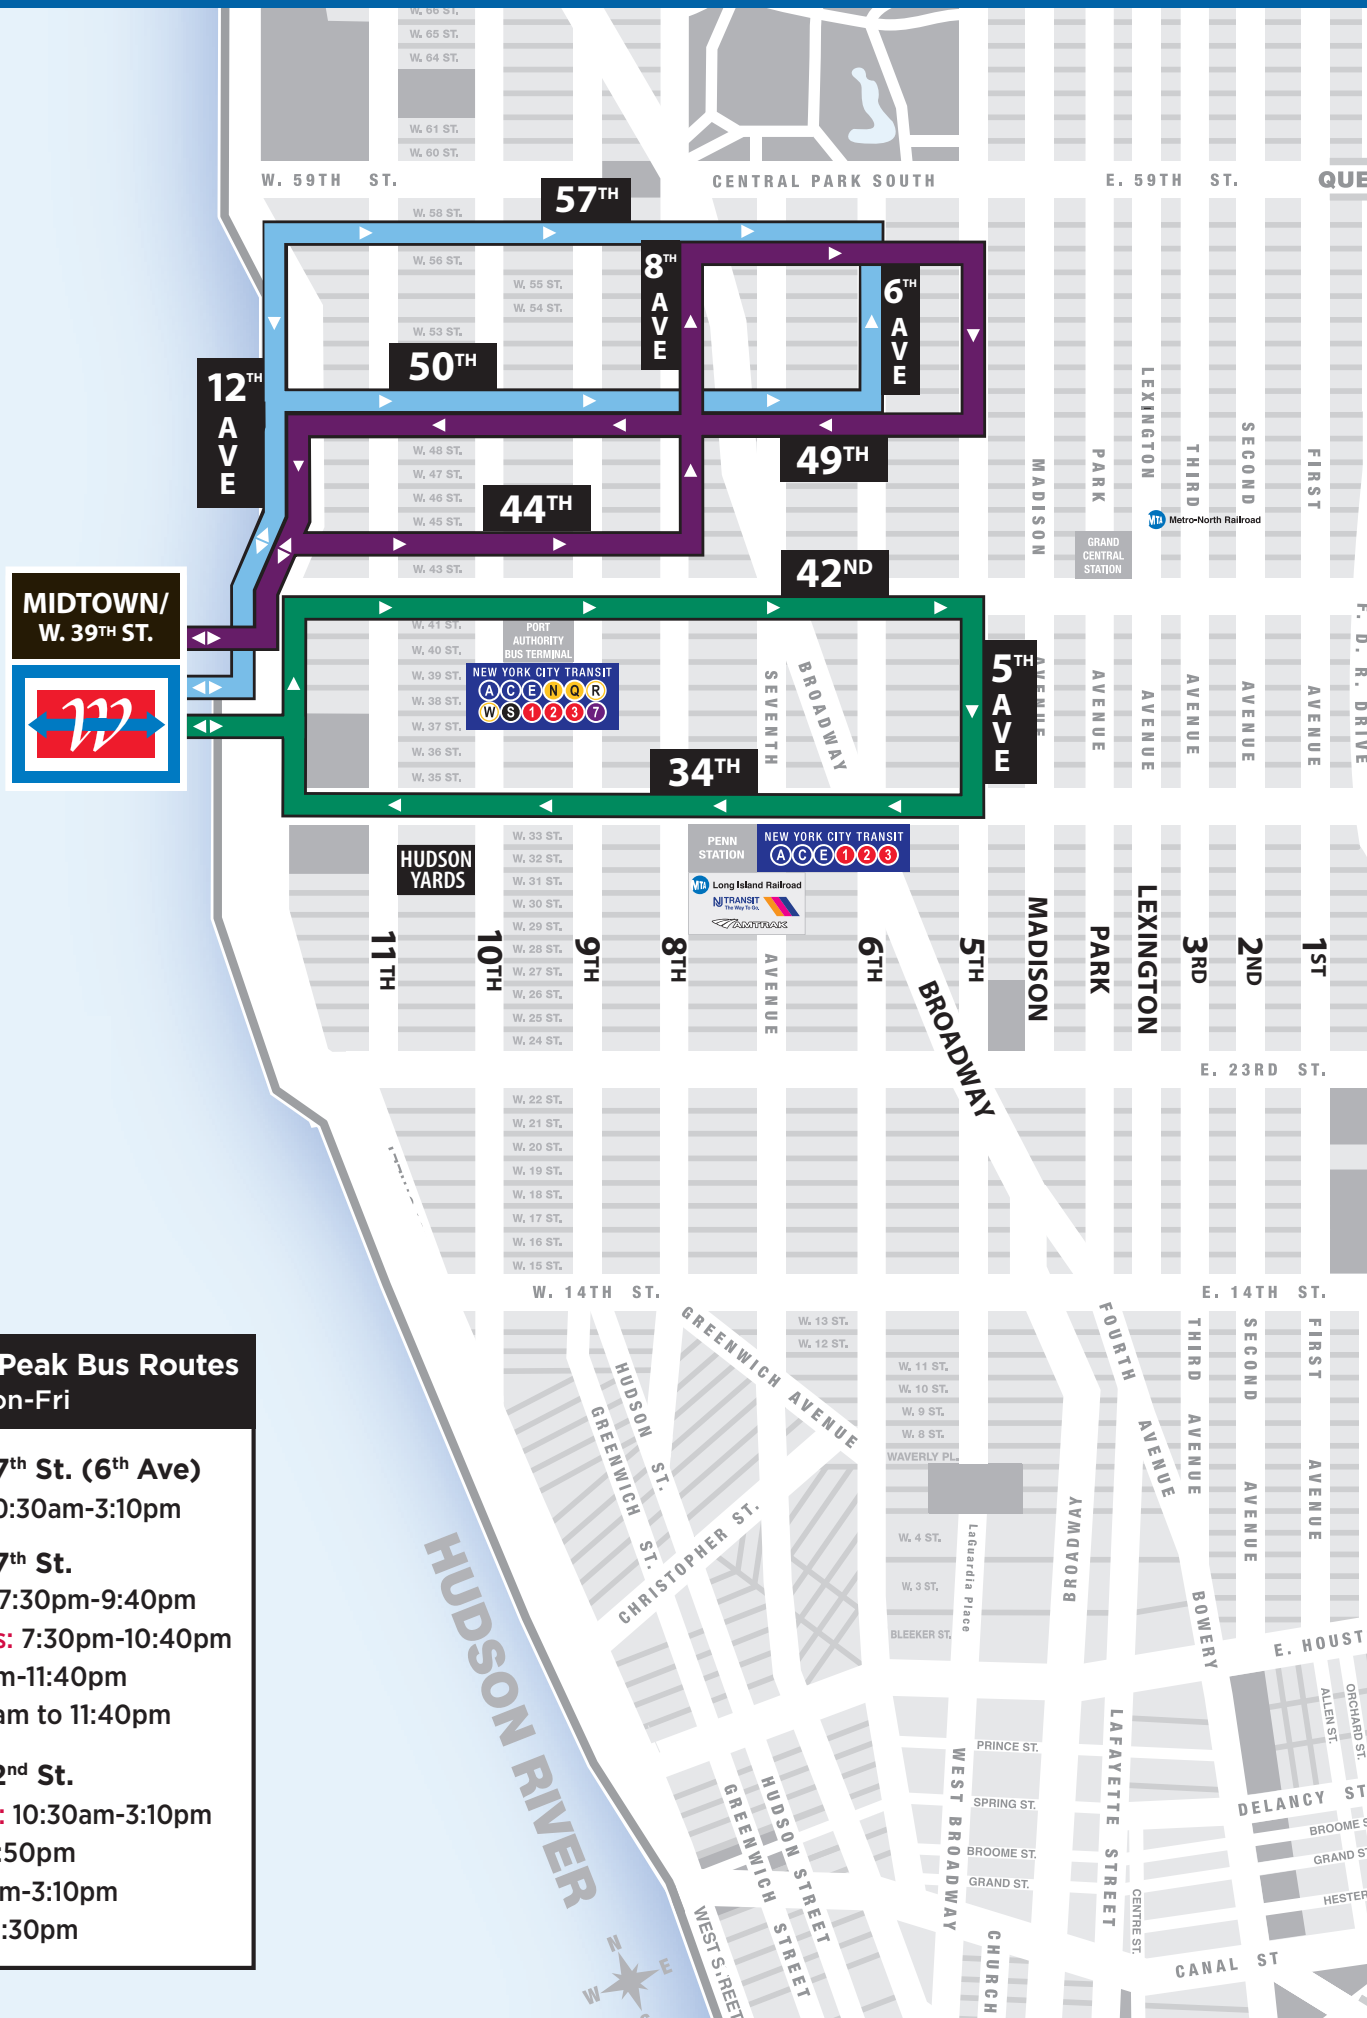

Weekday Off Peak Bus Routes (Mon-Fri)

Weekday Off Peak Bus Routes Mon-Fri

- W. 50th/57th St. (6th Ave)**
Mon-Fri: 10:30am-3:10pm
- W. 44th/57th St.**
Sun-Tues: 7:30pm-9:40pm
Wed-Thurs: 7:30pm-10:40pm
Fri: 7:30pm-11:40pm
Sat: 10:10am to 11:40pm
- W. 34th/42nd St.**
Mon-Thurs: 10:30am-3:10pm
 7:30pm-9:50pm
Fri: 10:30am-3:10pm
 7:30pm-10:30pm