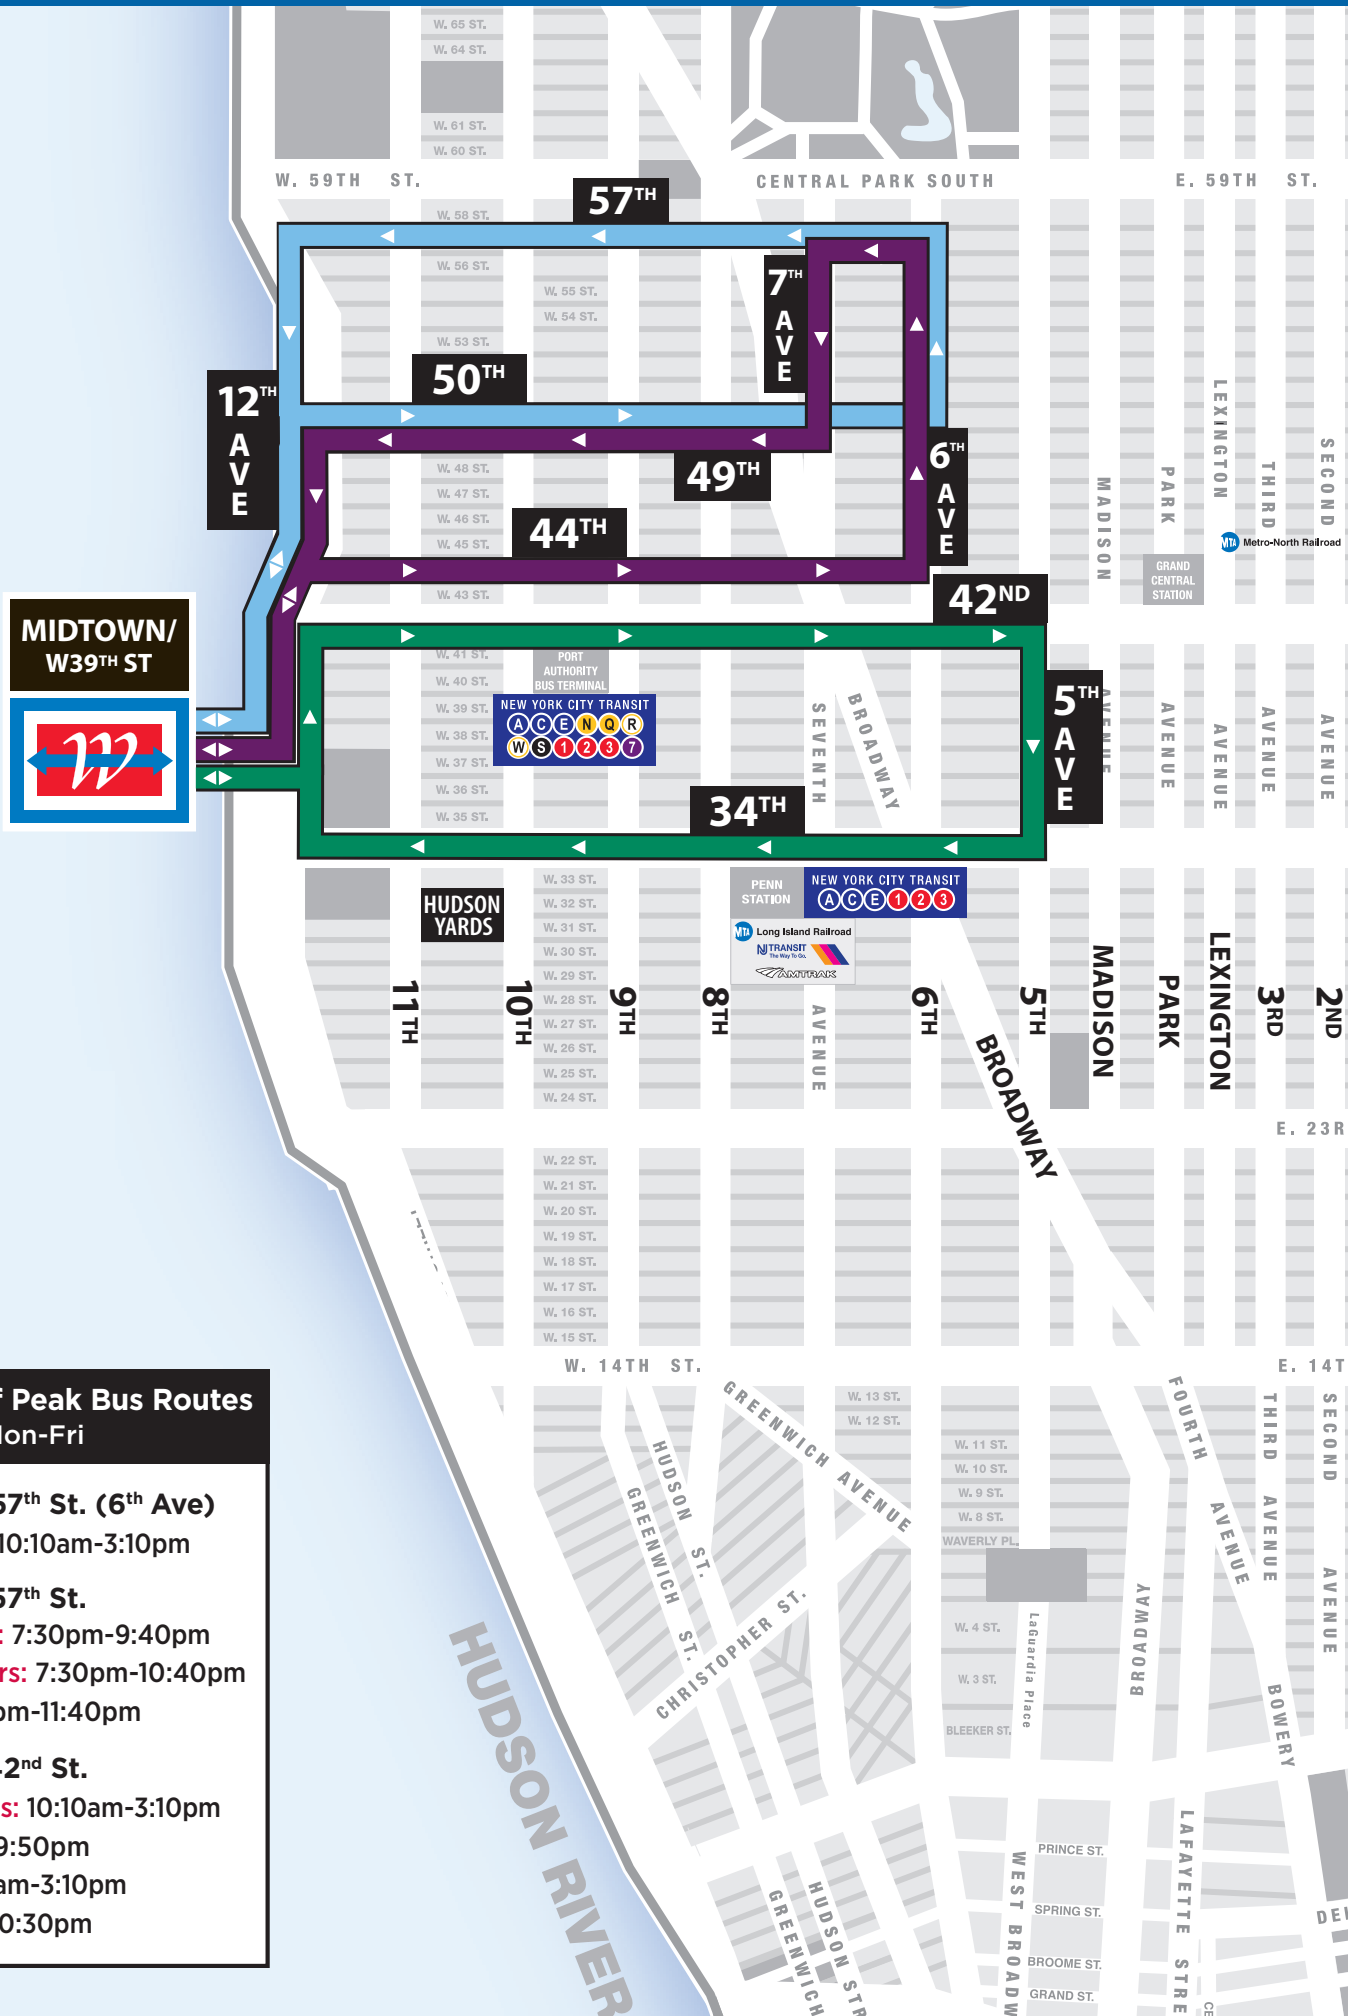

## Weekday Off Peak Bus Routes Mon-Fri

### W50<sup>th</sup>/57<sup>th</sup> St. (6<sup>th</sup> Ave)

Mon-Fri: 10:10am-3:10pm

### W44<sup>th</sup>/57<sup>th</sup> St.

Sun-Tues: 7:30pm-9:40pm

Wed-Thurs: 7:30pm-10:40pm

Fri: 7:30pm-11:40pm

### W34<sup>th</sup>/42<sup>nd</sup> St.

Mon-Thurs: 10:10am-3:10pm

7:30pm-9:50pm

Fri: 10:10am-3:10pm

7:30pm-10:30pm