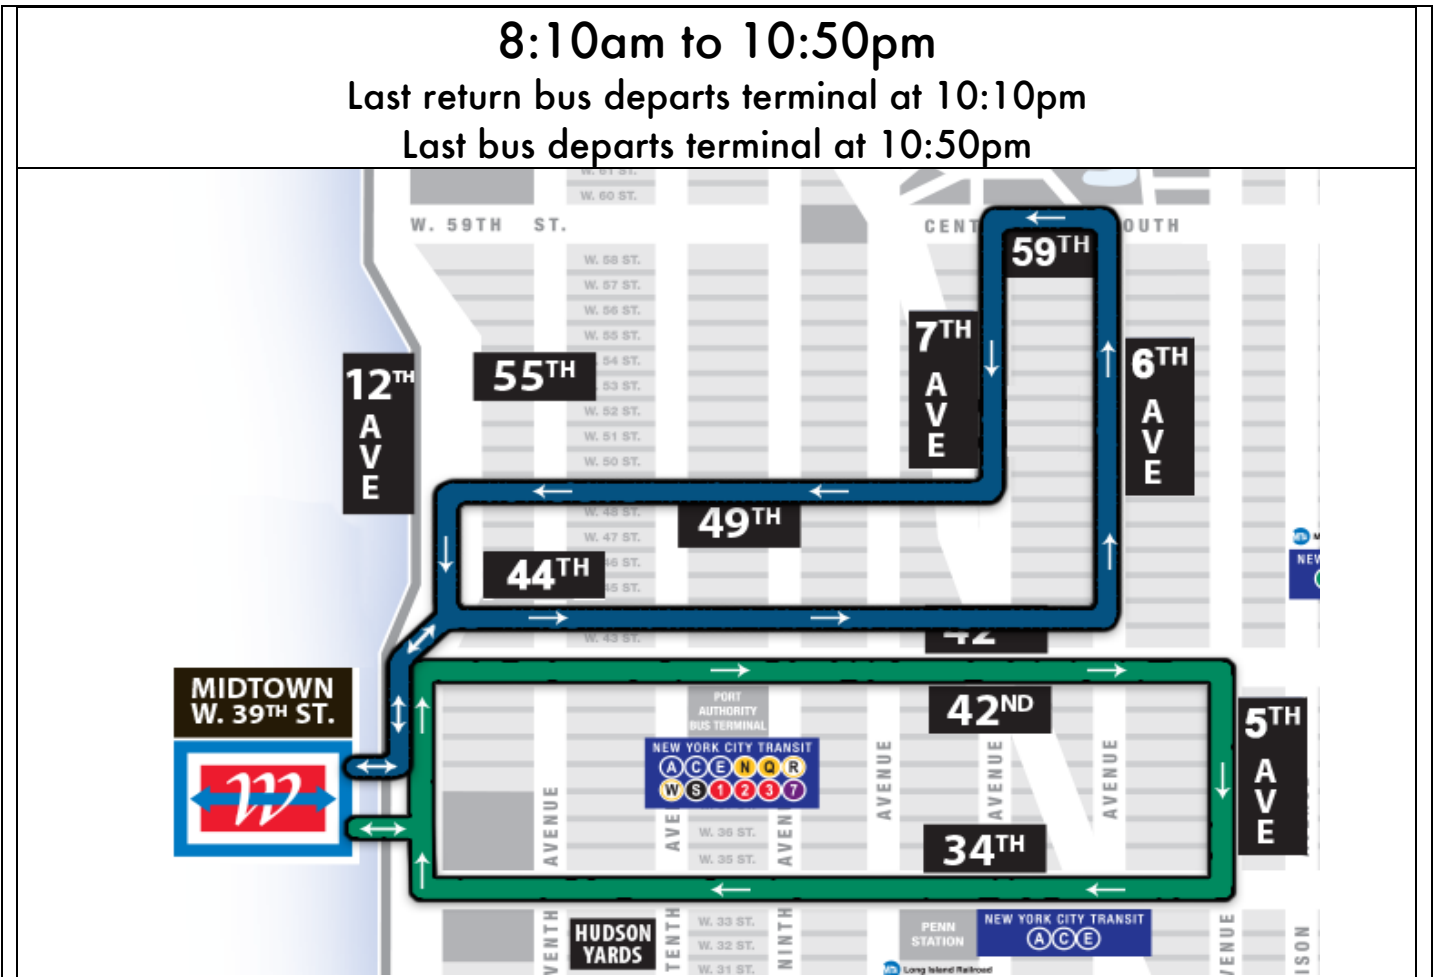

ADVISORY

Labor Day 2024 NYC Bus Routes

Monday, September 2

8:10am to 10:50pm

Last return bus departs terminal at 10:10pm

Last bus departs terminal at 10:50pm

NY WATERWAY®

1.800.53FERRY(33779) • nywaterway.com