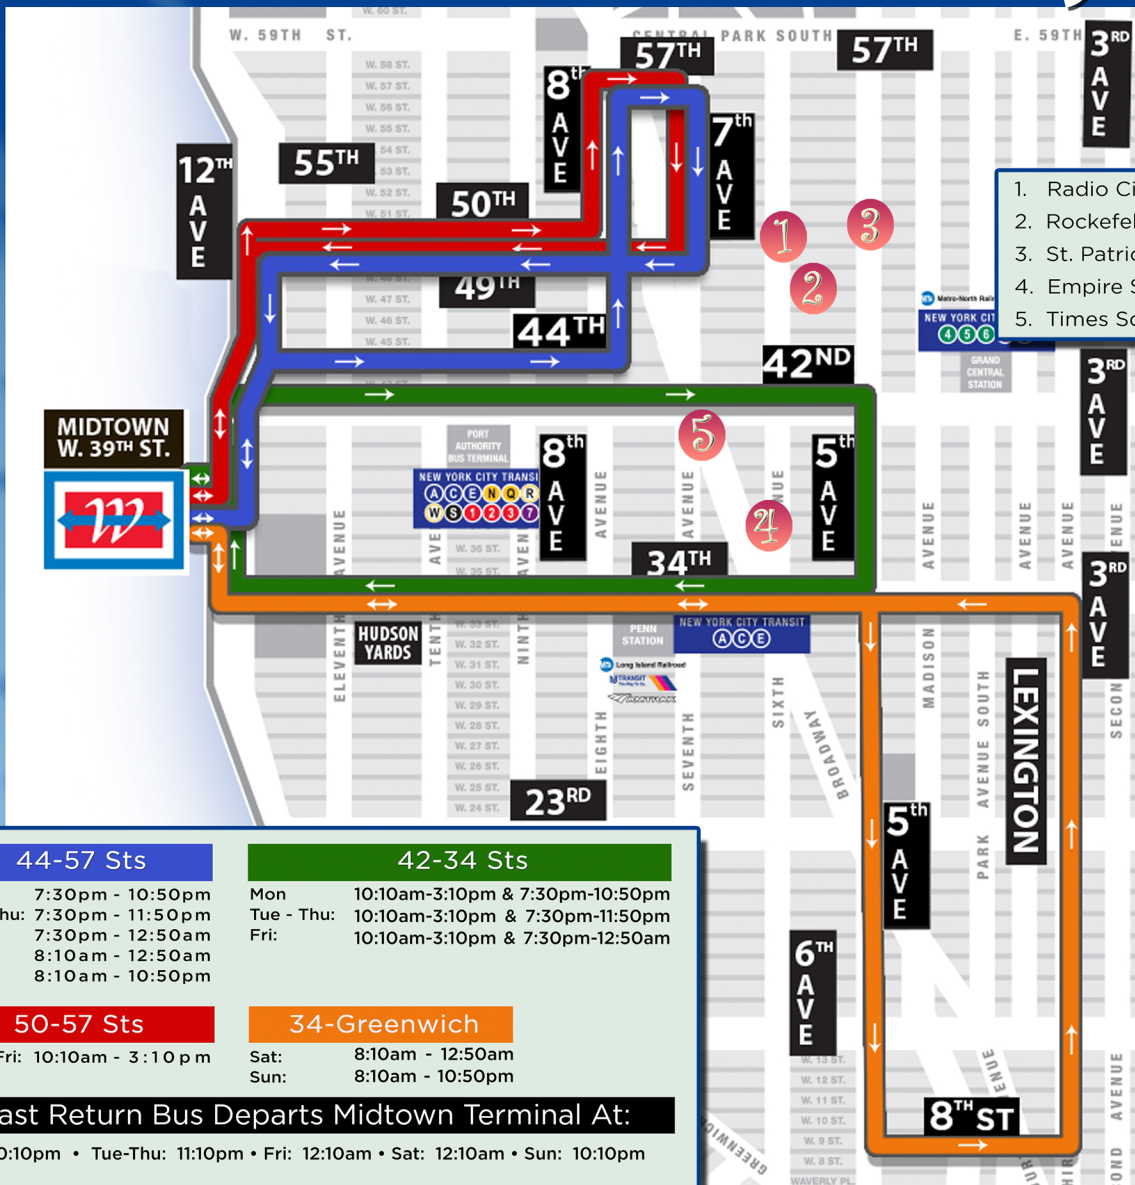

Holiday, Off-Peak Bus Routes

November 29 - January 1

1. Radio City Music Hall
2. Rockefeller Center
3. St. Patrick's Cathedral
4. Empire State Building
5. Times Square

44-57 Sts	42-34 Sts
Mon 7:30pm - 10:50pm Tue - Thu: 7:30pm - 11:50pm Fri: 7:30pm - 12:50am Sat: 8:10am - 12:50am Sun: 8:10am - 10:50pm	Mon 10:10am-3:10pm & 7:30pm-10:50pm Tue - Thu: 10:10am-3:10pm & 7:30pm-11:50pm Fri: 10:10am-3:10pm & 7:30pm-12:50am
50-57 Sts	34-Greenwich
Mon - Fri: 10:10am - 3:10 p m	Sat: 8:10am - 12:50am Sun: 8:10am - 10:50pm
Last Return Bus Departs Midtown Terminal At:	
Mon: 10:10pm • Tue-Thu: 11:10pm • Fri: 12:10am • Sat: 12:10am • Sun: 10:10pm	

1.800.53.FERRY | nywaterway.com