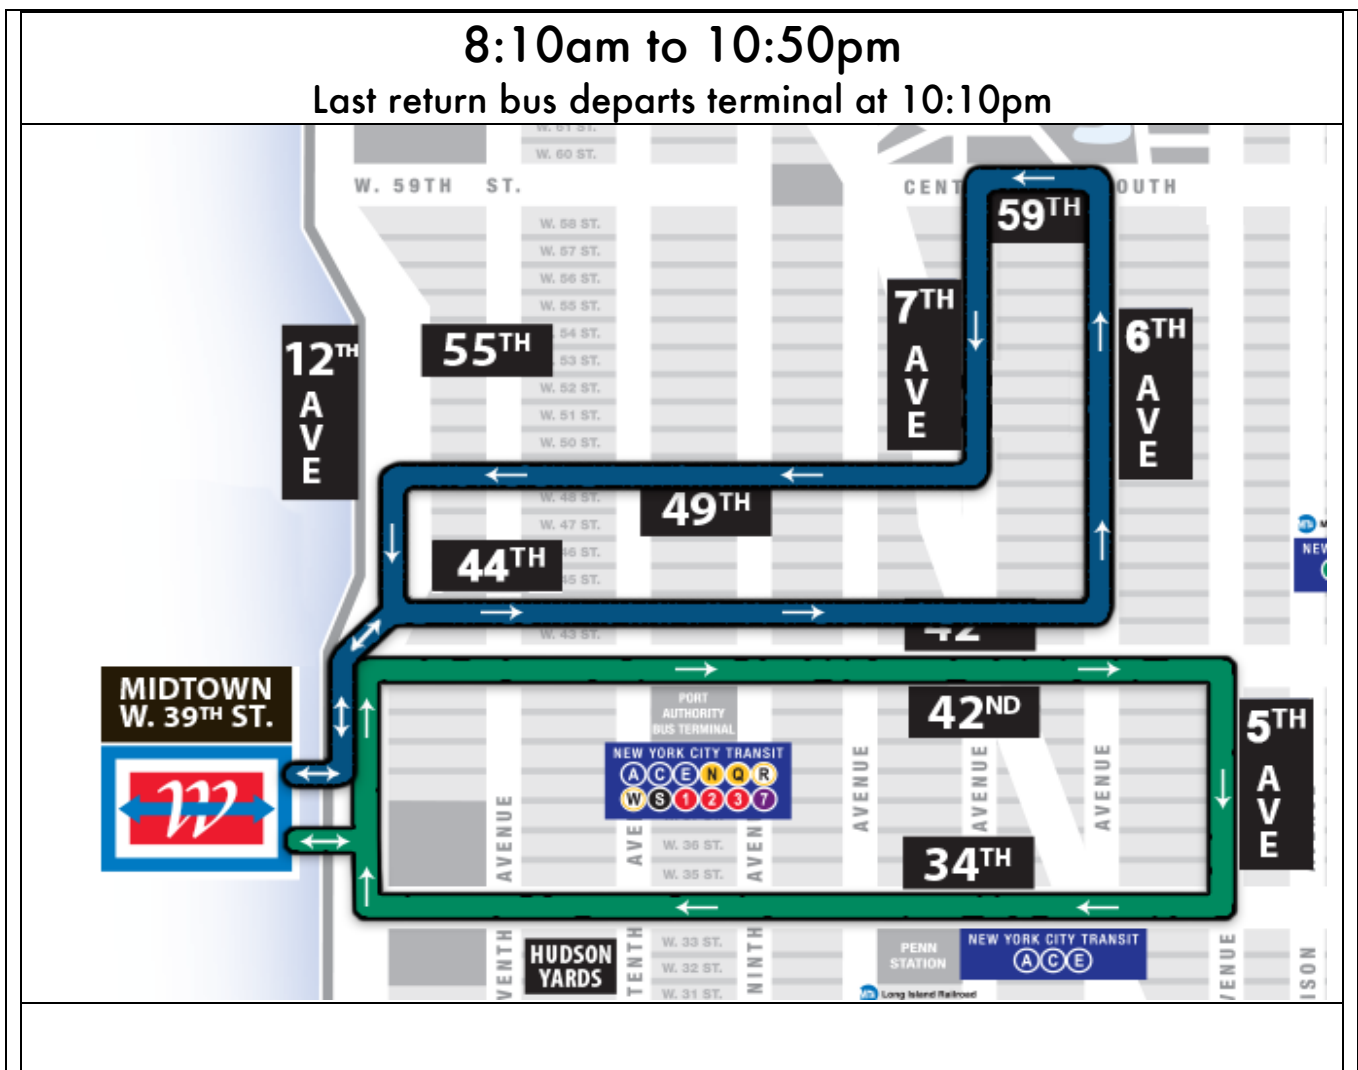

## Martin Luther King Day 2025

### NYC Bus Routes

Monday, January 20

NY WATERWAY®

1.800.53FERRY(33779) • nywaterway.com