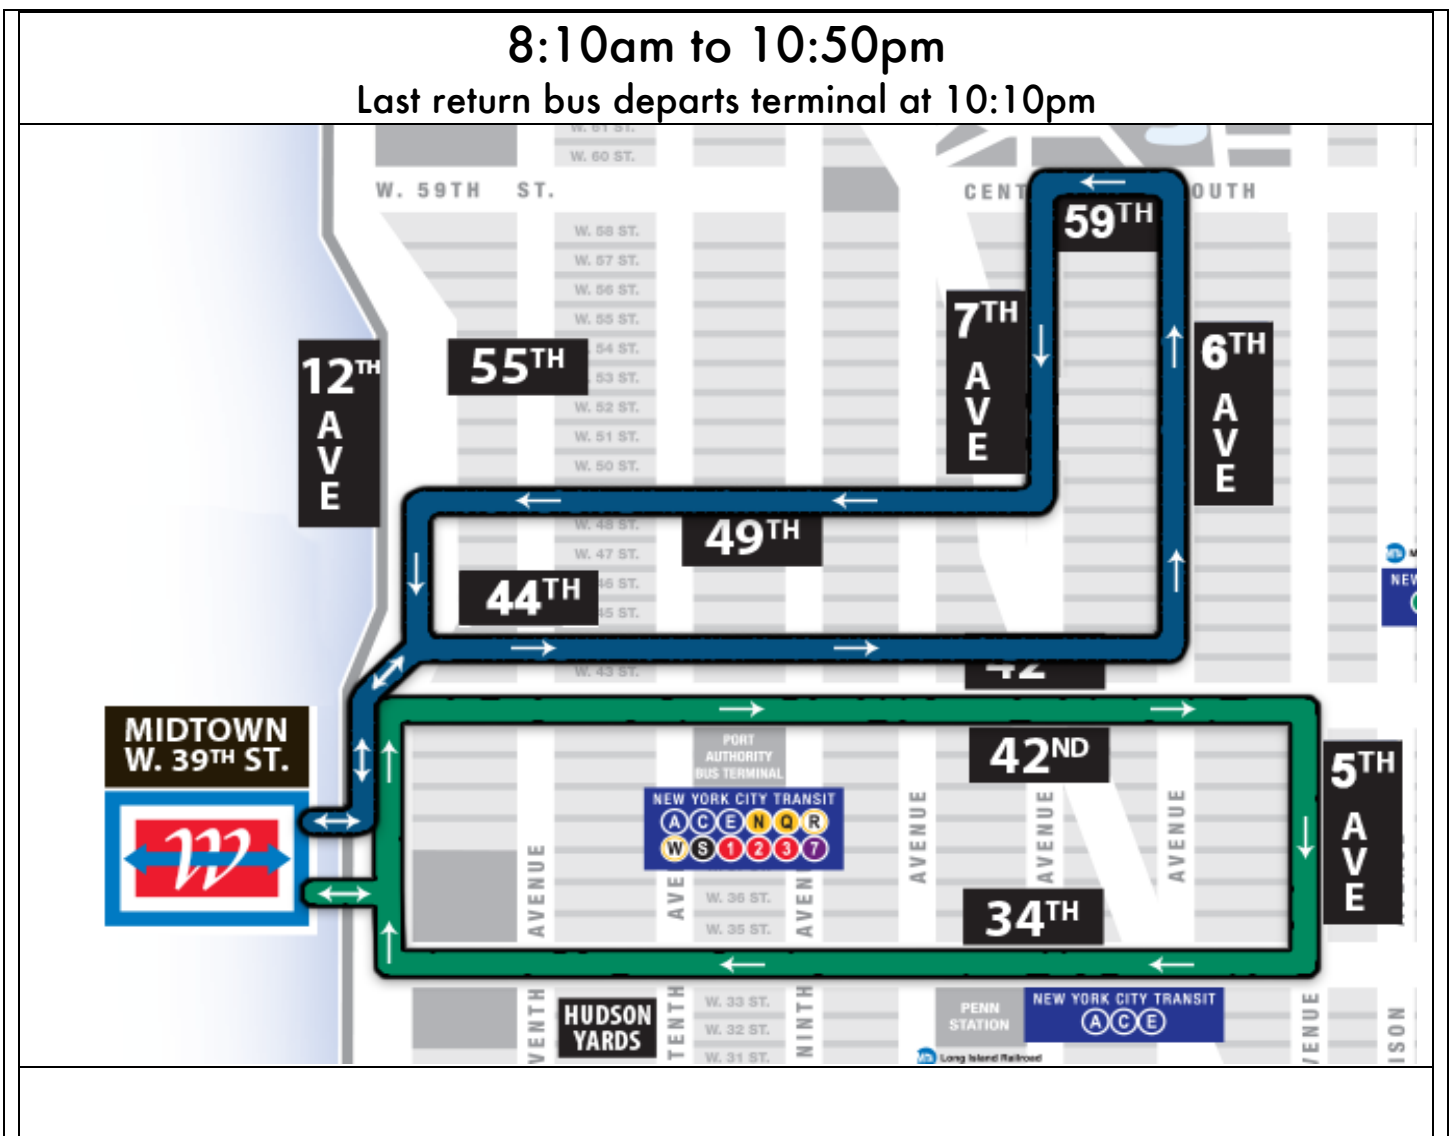

ADVISORY

Presidents Day 2025

NYC Bus Routes

Monday, February 17

8:10am to 10:50pm

Last return bus departs terminal at 10:10pm

NY WATERWAY®

1.800.53FERRY(33779) • nywaterway.com