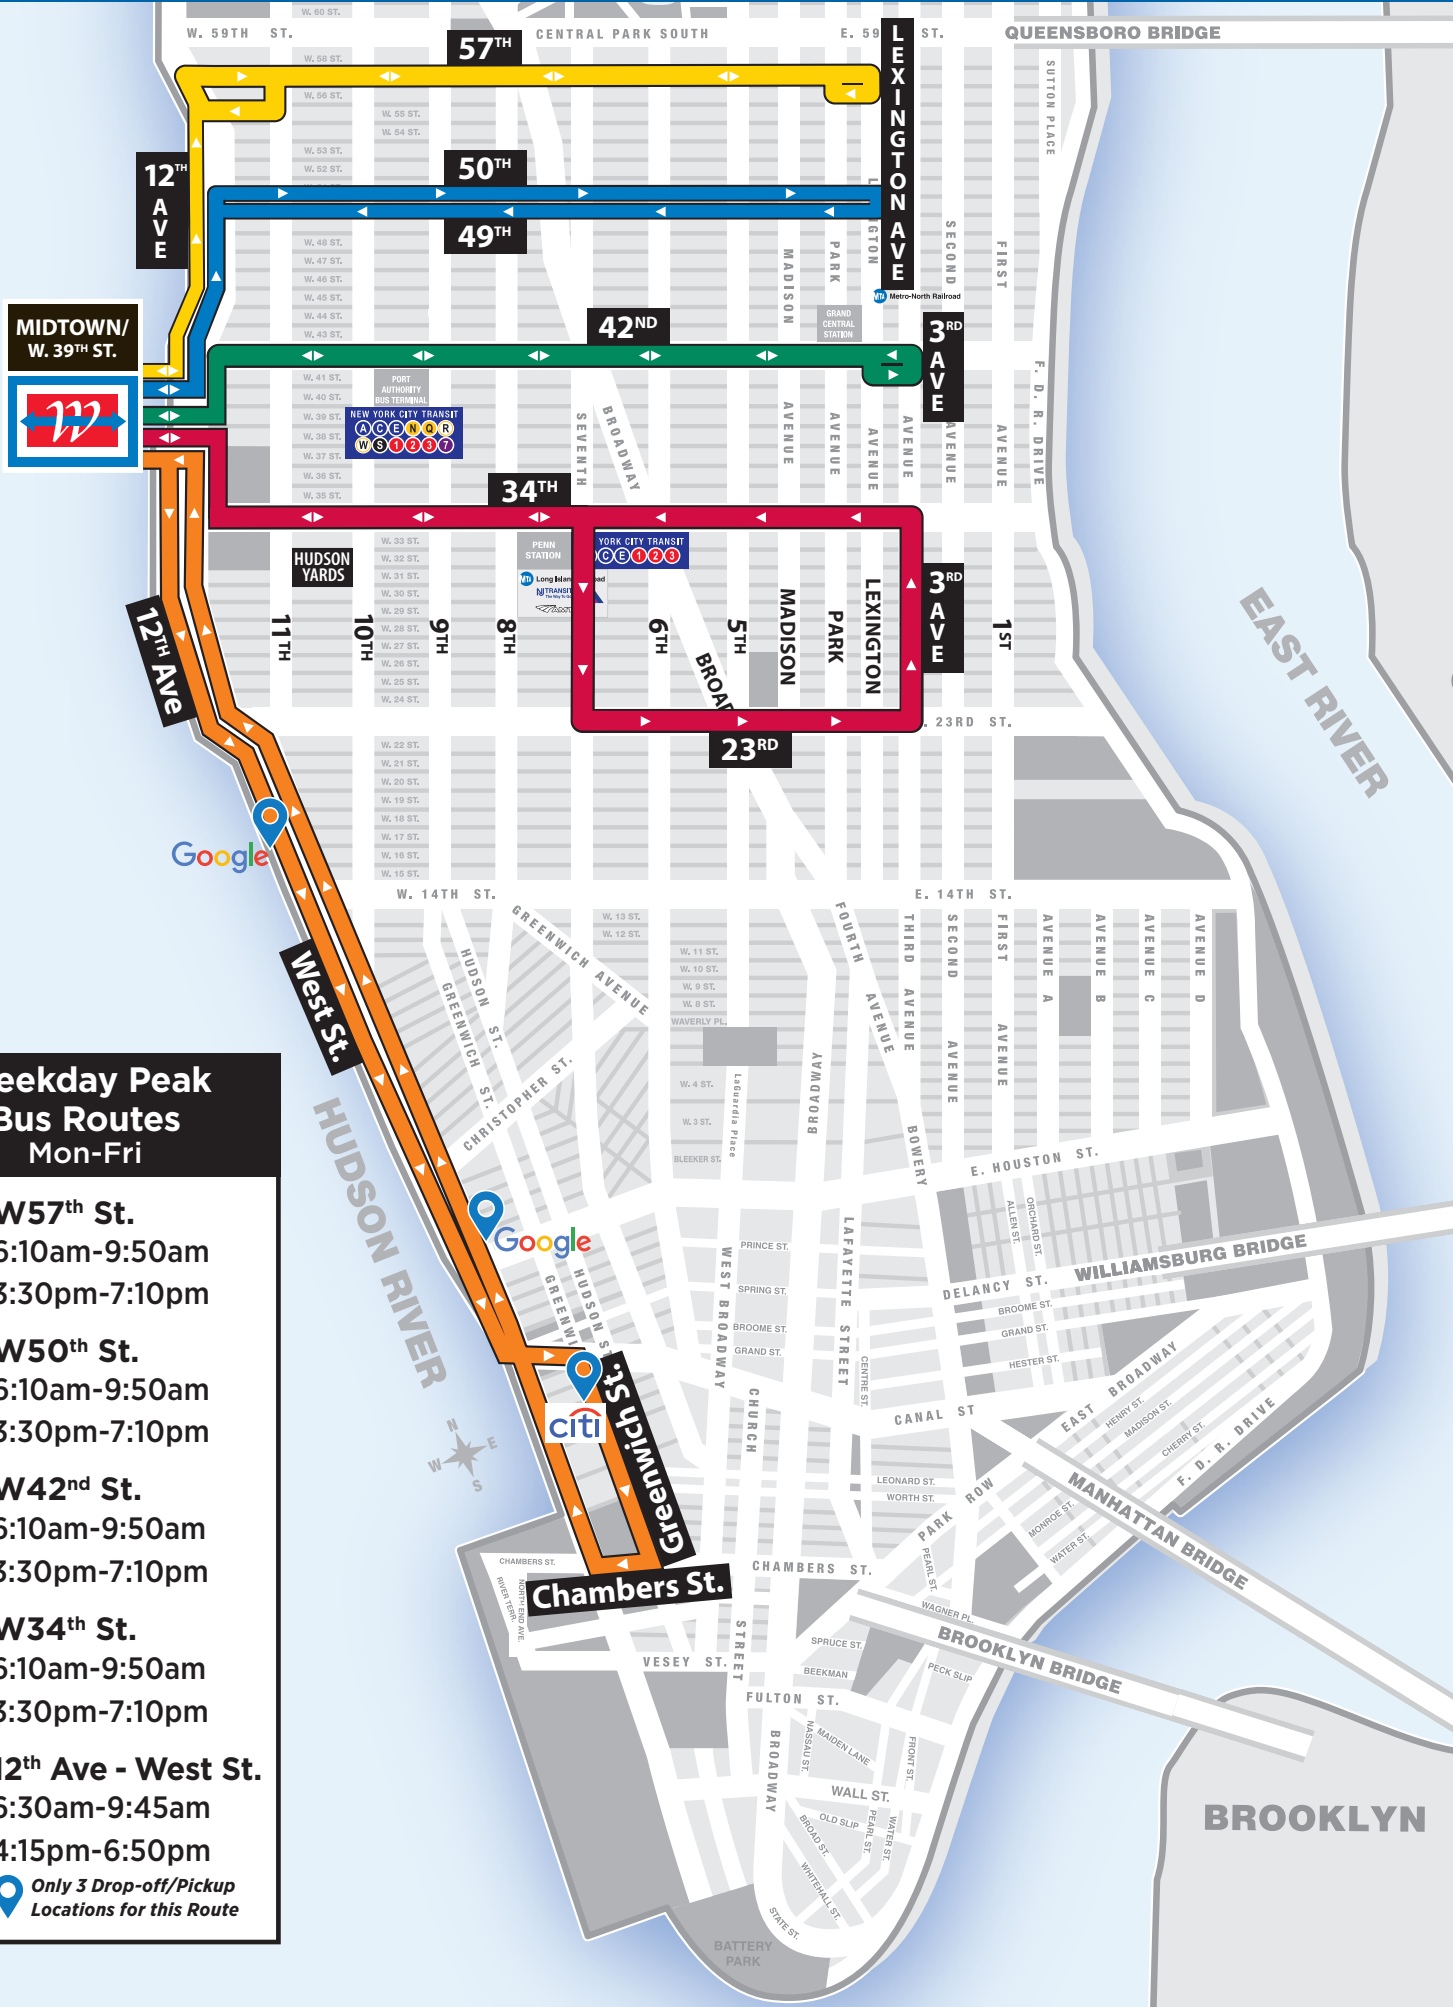

Weekday Peak Bus Routes (Mon-Fri)

Weekday Peak Bus Routes Mon-Fri

-  **W57th St.**
6:10am-9:50am
3:30pm-7:10pm
-  **W50th St.**
6:10am-9:50am
3:30pm-7:10pm
-  **W42nd St.**
6:10am-9:50am
3:30pm-7:10pm
-  **W34th St.**
6:10am-9:50am
3:30pm-7:10pm
-  **12th Ave - West St.**
6:30am-9:45am
4:15pm-6:50pm

 Only 3 Drop-off/Pickup Locations for this Route